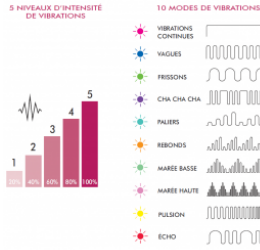

SOYO Framboise

Product Description

For the woman who wants everything, everything, everything! SOYO™, with its carefully studied design and powerful vibrations, will open the doors to multi-sensory pleasure.

Its distinctive intensity adjustment between its lower and upper part will give you perfect control of your enjoyment by simultaneously targeting the clitoris, labia, perineum and G-spot.

Welcome to the world of multiple orgasms!

- **Insertable length 110 mm and diameter 37 mm.**
- Two powerful motors with independent controls.
- Designed for better simultaneous clitoral and vaginal stimulation.
- Infinite vibration combinations.
- **Its distinctive modes and intensities make it the ideal companion for clients seeking thrills.**